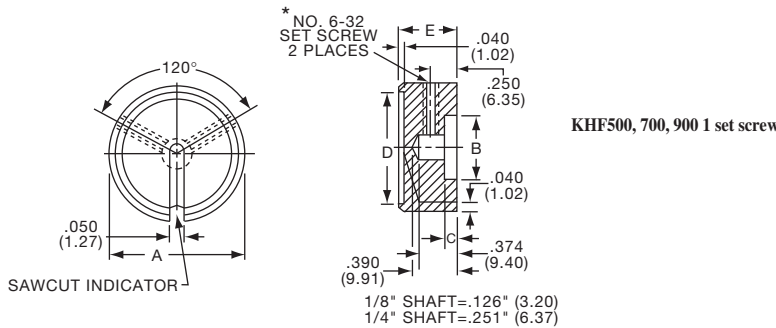

**Knobs, Machined Aluminum**

**KFS SERIES**

KFS400B1/8

Tyco			Straight Knurl with Indicator on Skirt						
Electronics	Alcoswitch	Color	A	B	C	D	E	F	G
8-1437621-6	KFS400B1/8	Black Matte	.380(9.65)	.382(9.70)	.256(6.50)	.500(12.7)	.098(2.49)	.469(11.9)	.591(15.0)
8-1437621-8	KFS500B1/8	Black Matte	.500(12.7)	.382(9.70)	.252(6.48)	.630(16.0)	.161(4.09)	.469(11.9)	.630(16.0)
8-1437621-7	KFS500B1/4	Black Matte	.618(15.7)	.280(7.11)	.382(9.70)	1.00(25.4)	.161(4.09)	.630(16.0)	0.811(20.6)
8-1437621-9	KFS600B1/4	Black Matte	.618(15.7)	.280(7.11)	.382(9.70)	1.00(25.4)	.161(4.09)	.630(16.0)	0.811(20.6)

**KHF SERIES**

KHF500A1/4

KHF900A1/4

Tyco			Plain Body with Top and Side Sawcut Indicator				
Electronics	Alcoswitch	Color	A	B	C	D	E
9-1437621-1	KHF500A1/4	Natural	.500(12.7)	.374(9.50)	.118(3.00)	.342(8.69)	.563(14.3)
9-1437621-2	KHF700A1/4	Natural	.740(18.8)	.590(15.0)	.118(3.00)	.592(15.0)	.563(14.3)
9-1437621-3	KHF900A1/4	Natural	.937(23.8)	.708(18.0)	.118(3.00)	.779(19.8)	.563(14.3)
*9-1437621-0	KHF1250A1/4	Natural	1.23(31.8)	.984(25.0)	.118(3.00)	1.08(27.5)	.563(14.3)