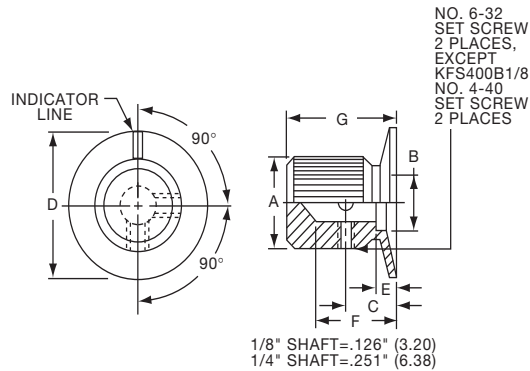

**Knobs, Machined Aluminum**

**KFS SERIES**

KFS400B1/8

Tyco			Straight Knurl with Indicator on Skirt						
Electronics	Alcoswitch	Color	A	B	C	D	E	F	G
8-1437621-6	KFS400B1/8	Black Matte	.380(9.65)	.382(9.70)	.256(6.50)	.500(12.7)	.098(2.49)	.469(11.9)	.591(15.0)
8-1437621-8	KFS500B1/8	Black Matte	.500(12.7)	.382(9.70)	.252(6.48)	.630(16.0)	.161(4.09)	.469(11.9)	.630(16.0)
8-1437621-7	KFS500B1/4	Black Matte	.618(15.7)	.280(7.11)	.382(9.70)	1.00(25.4)	.161(4.09)	.630(16.0)	0.811(20.6)
8-1437621-9	KFS600B1/4	Black Matte	.618(15.7)	.280(7.11)	.382(9.70)	1.00(25.4)	.161(4.09)	.630(16.0)	0.811(20.6)

**KHF SERIES**

KHF500A1/4

KHF900A1/4

Tyco			Plain Body with Top and Side Sawcut Indicator				
Electronics	Alcoswitch	Color	A	B	C	D	E
9-1437621-1	KHF500A1/4	Natural	.500(12.7)	.374(9.50)	.118(3.00)	.342(8.69)	.563(14.3)
9-1437621-2	KHF700A1/4	Natural	.740(18.8)	.590(15.0)	.118(3.00)	.592(15.0)	.563(14.3)
9-1437621-3	KHF900A1/4	Natural	.937(23.8)	.708(18.0)	.118(3.00)	.779(19.8)	.563(14.3)
*9-1437621-0	KHF1250A1/4	Natural	1.23(31.8)	.984(25.0)	.118(3.00)	1.08(27.5)	.563(14.3)